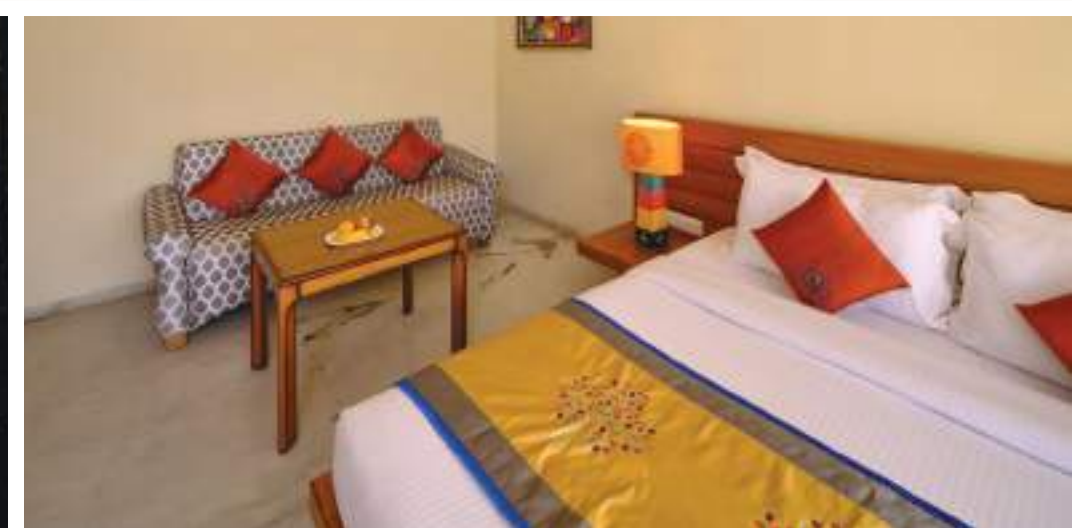

DELUXE

PREMIUM

SUITE

SUITE

## ROOMS & SUITES

Deepika Govind signature luxury rooms boast of extensive use of rich silks and luxurious 450 thread count cotton. The rooms at the resort are resplendent in culture and comfort and offer spaciousness along with a great view to behold. Each room is facilitated with king-size beds and aesthetically astute architecture.

## GUEST ROOM FEATURES

Air conditioning • 2 complimentary bottles of mineral water • 32-inch lcd television with satellite cable TV  
ron and ironing board\* • Comfortable bedding • Minibar • Safe deposit box • Tea and coffee maker  
Unlimited free Wi-Fi • Hair dryer • Eco-friendly toiletries • DVD player upon request