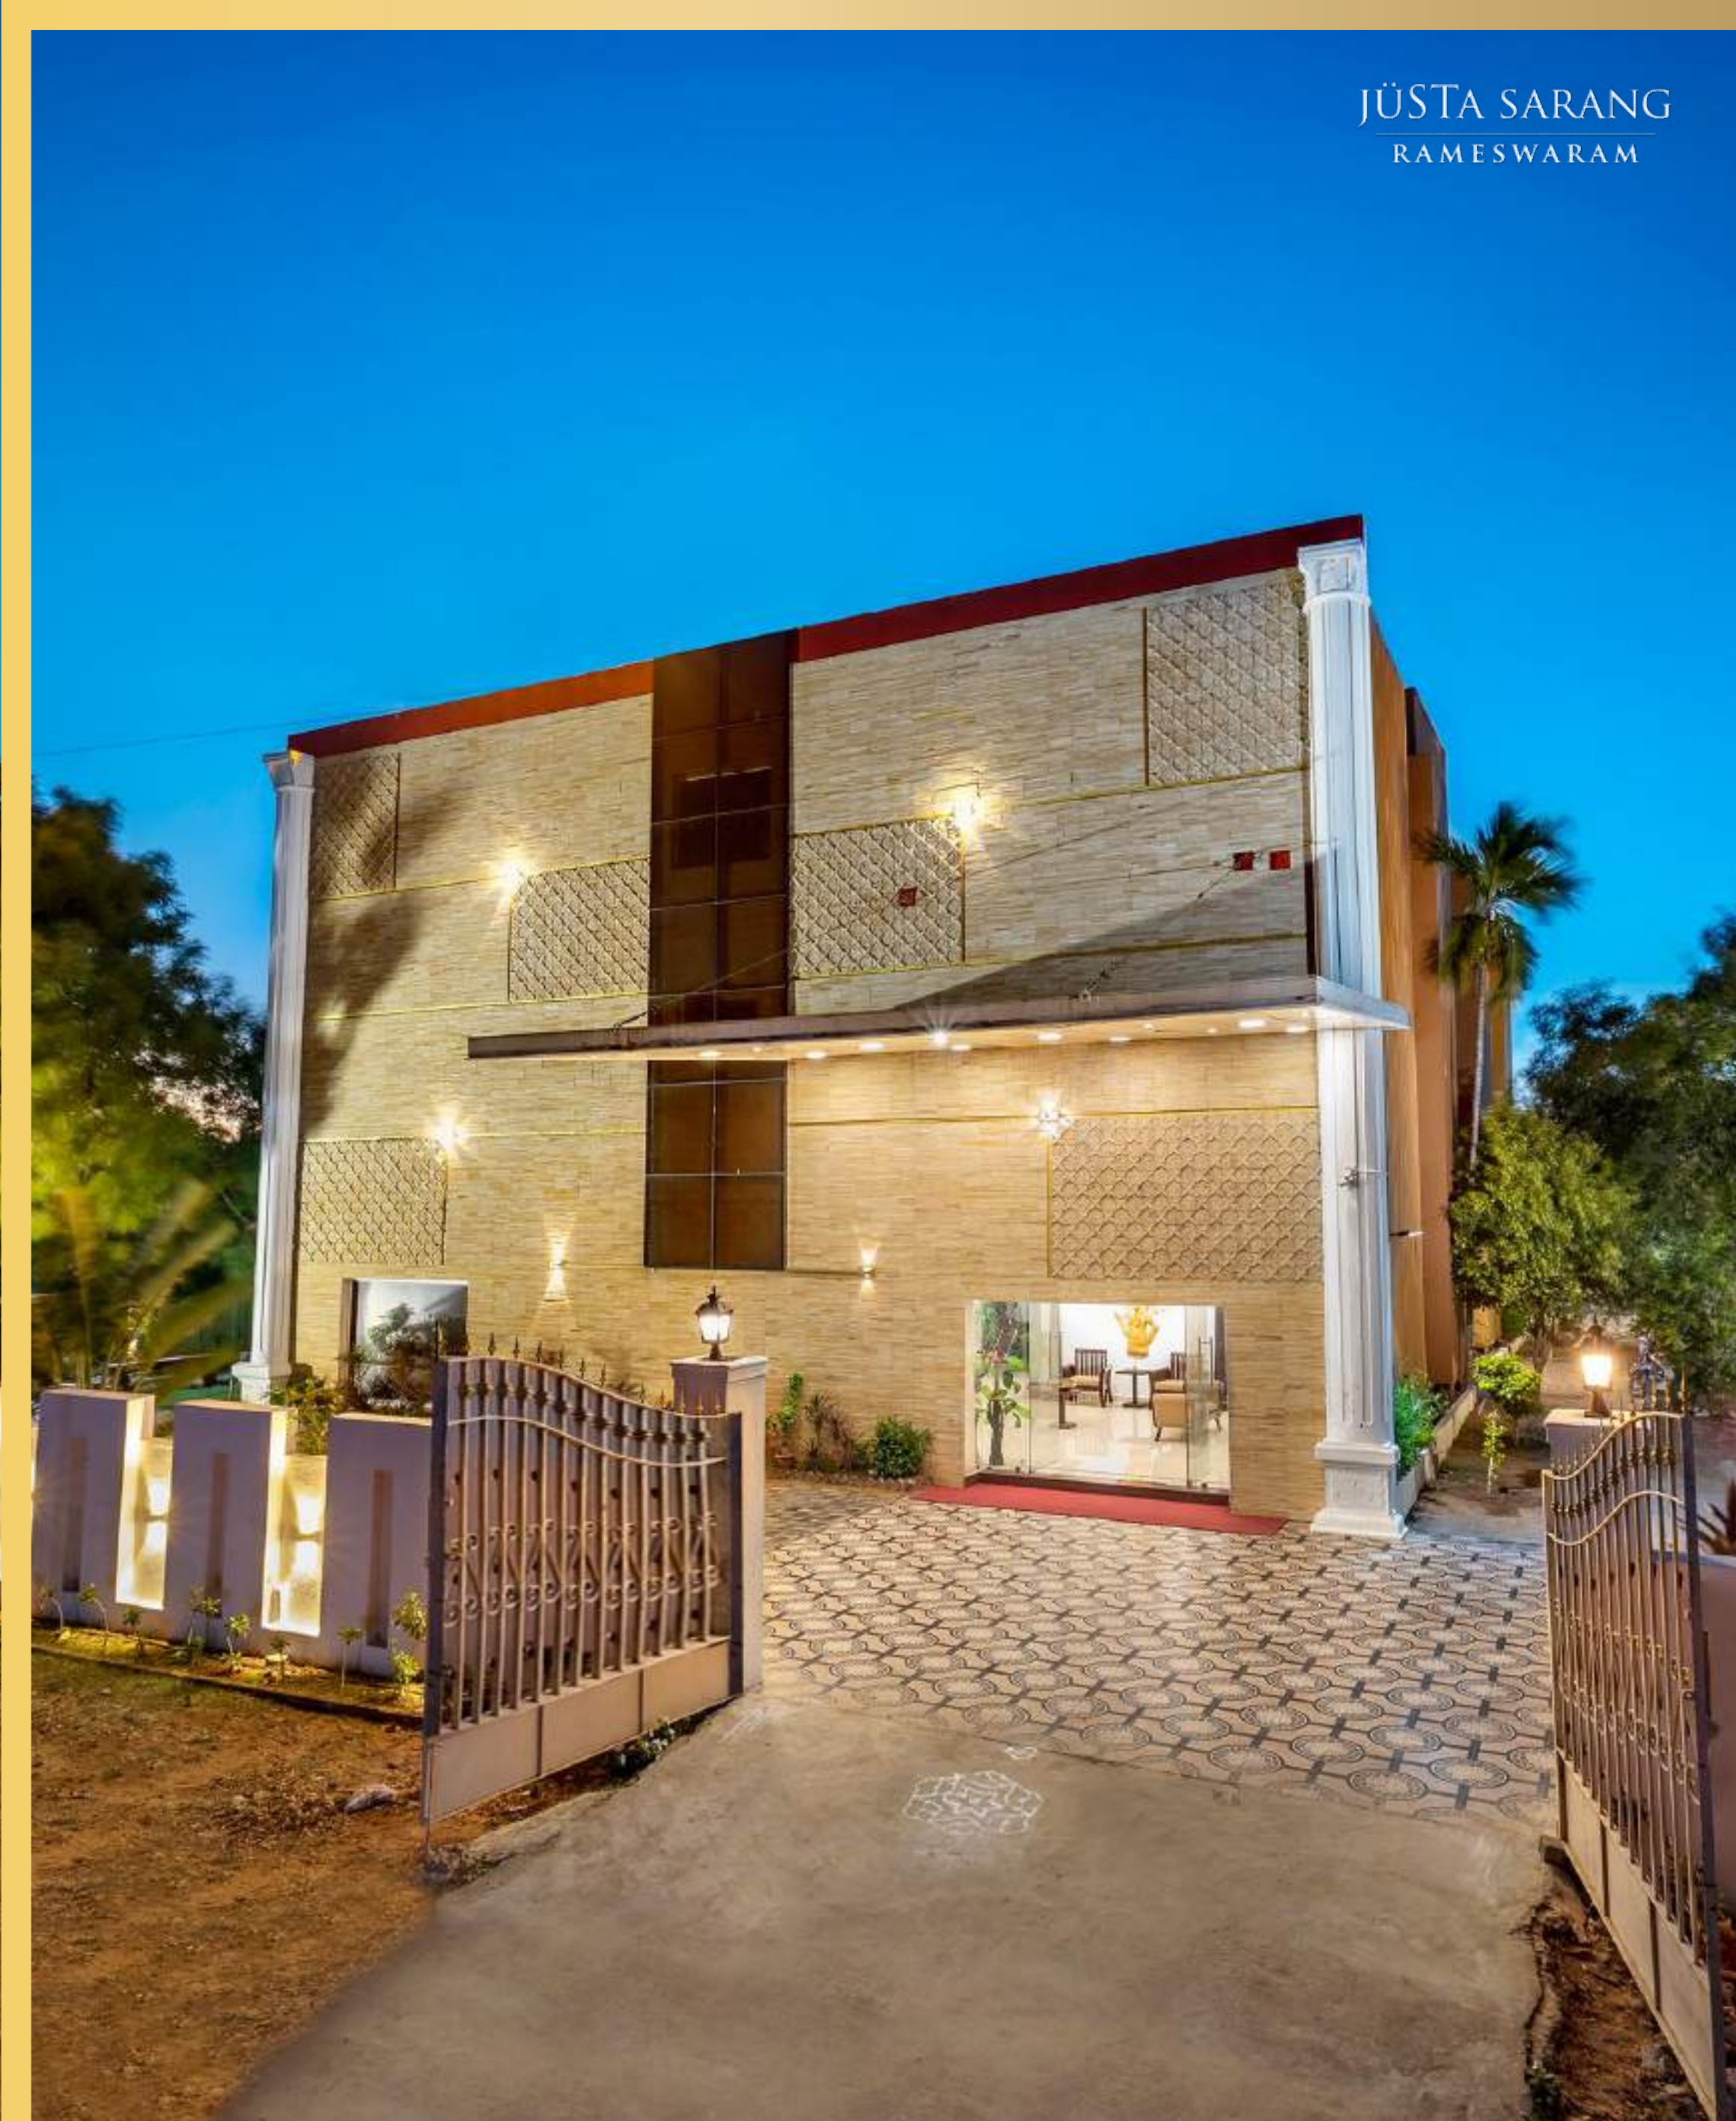

JÜSTA SARANG

3 Star Luxury Hotel in Rameswaram • Opened in 2022

Check-in time: 2:00 PM

Check-out time: 11:00 AM

ACCOMMODATION (TOTAL ROOMS: 32)

Category	Keys	Size (sq. ft.)
Superior Room	4	240
Premium Room	24	240
Deluxe Room	4	252